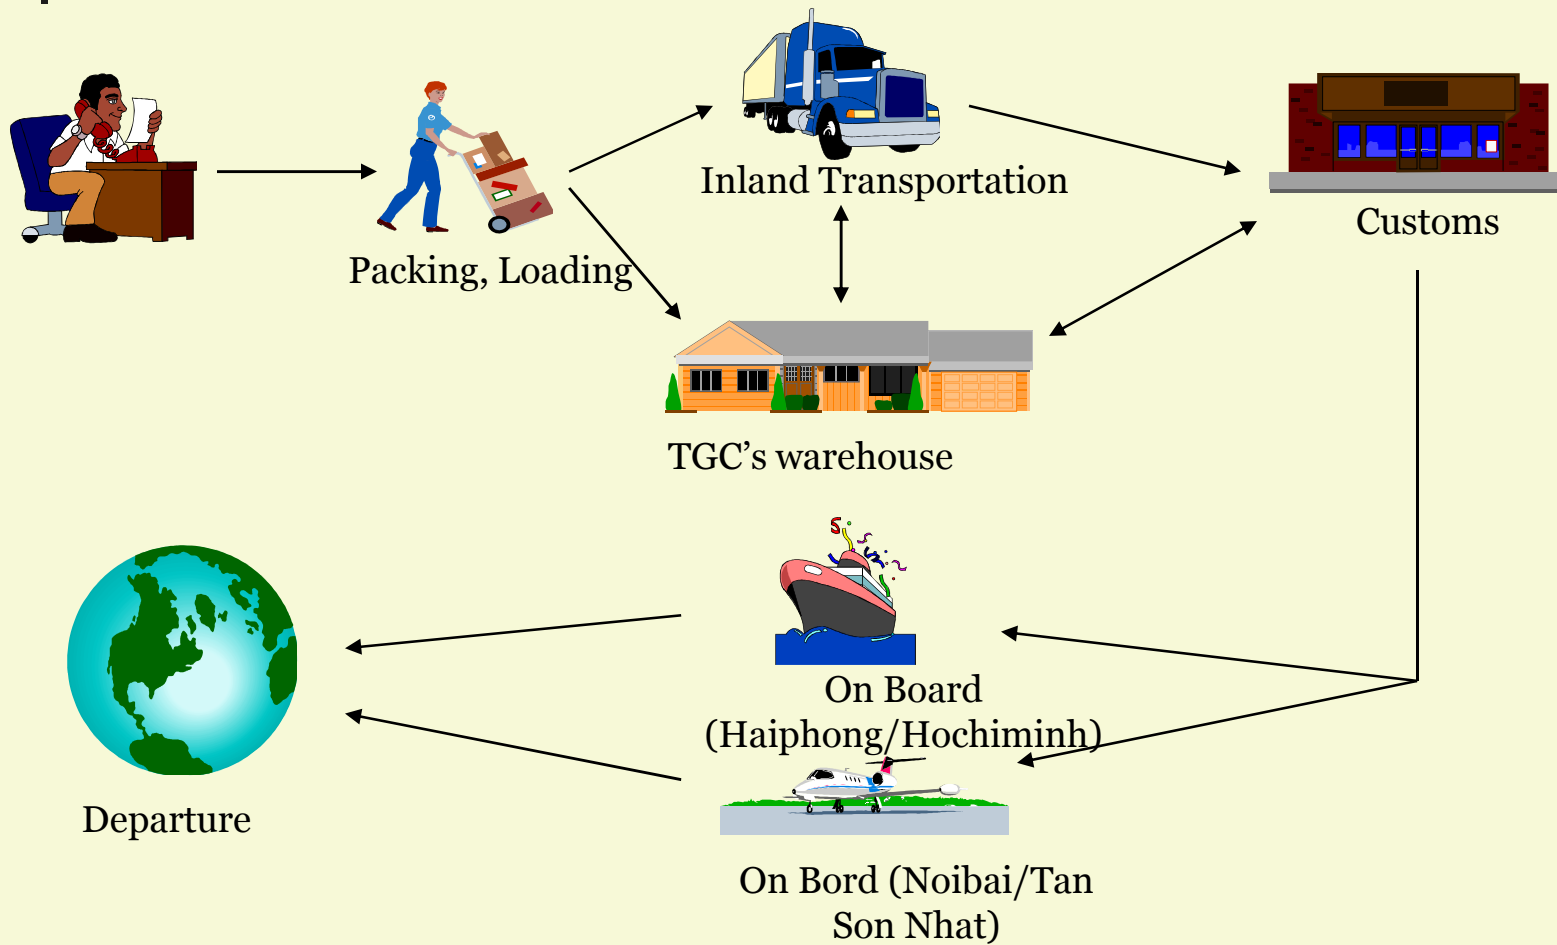

CONSTITUTION DIAGRAM (OUTBOUND)